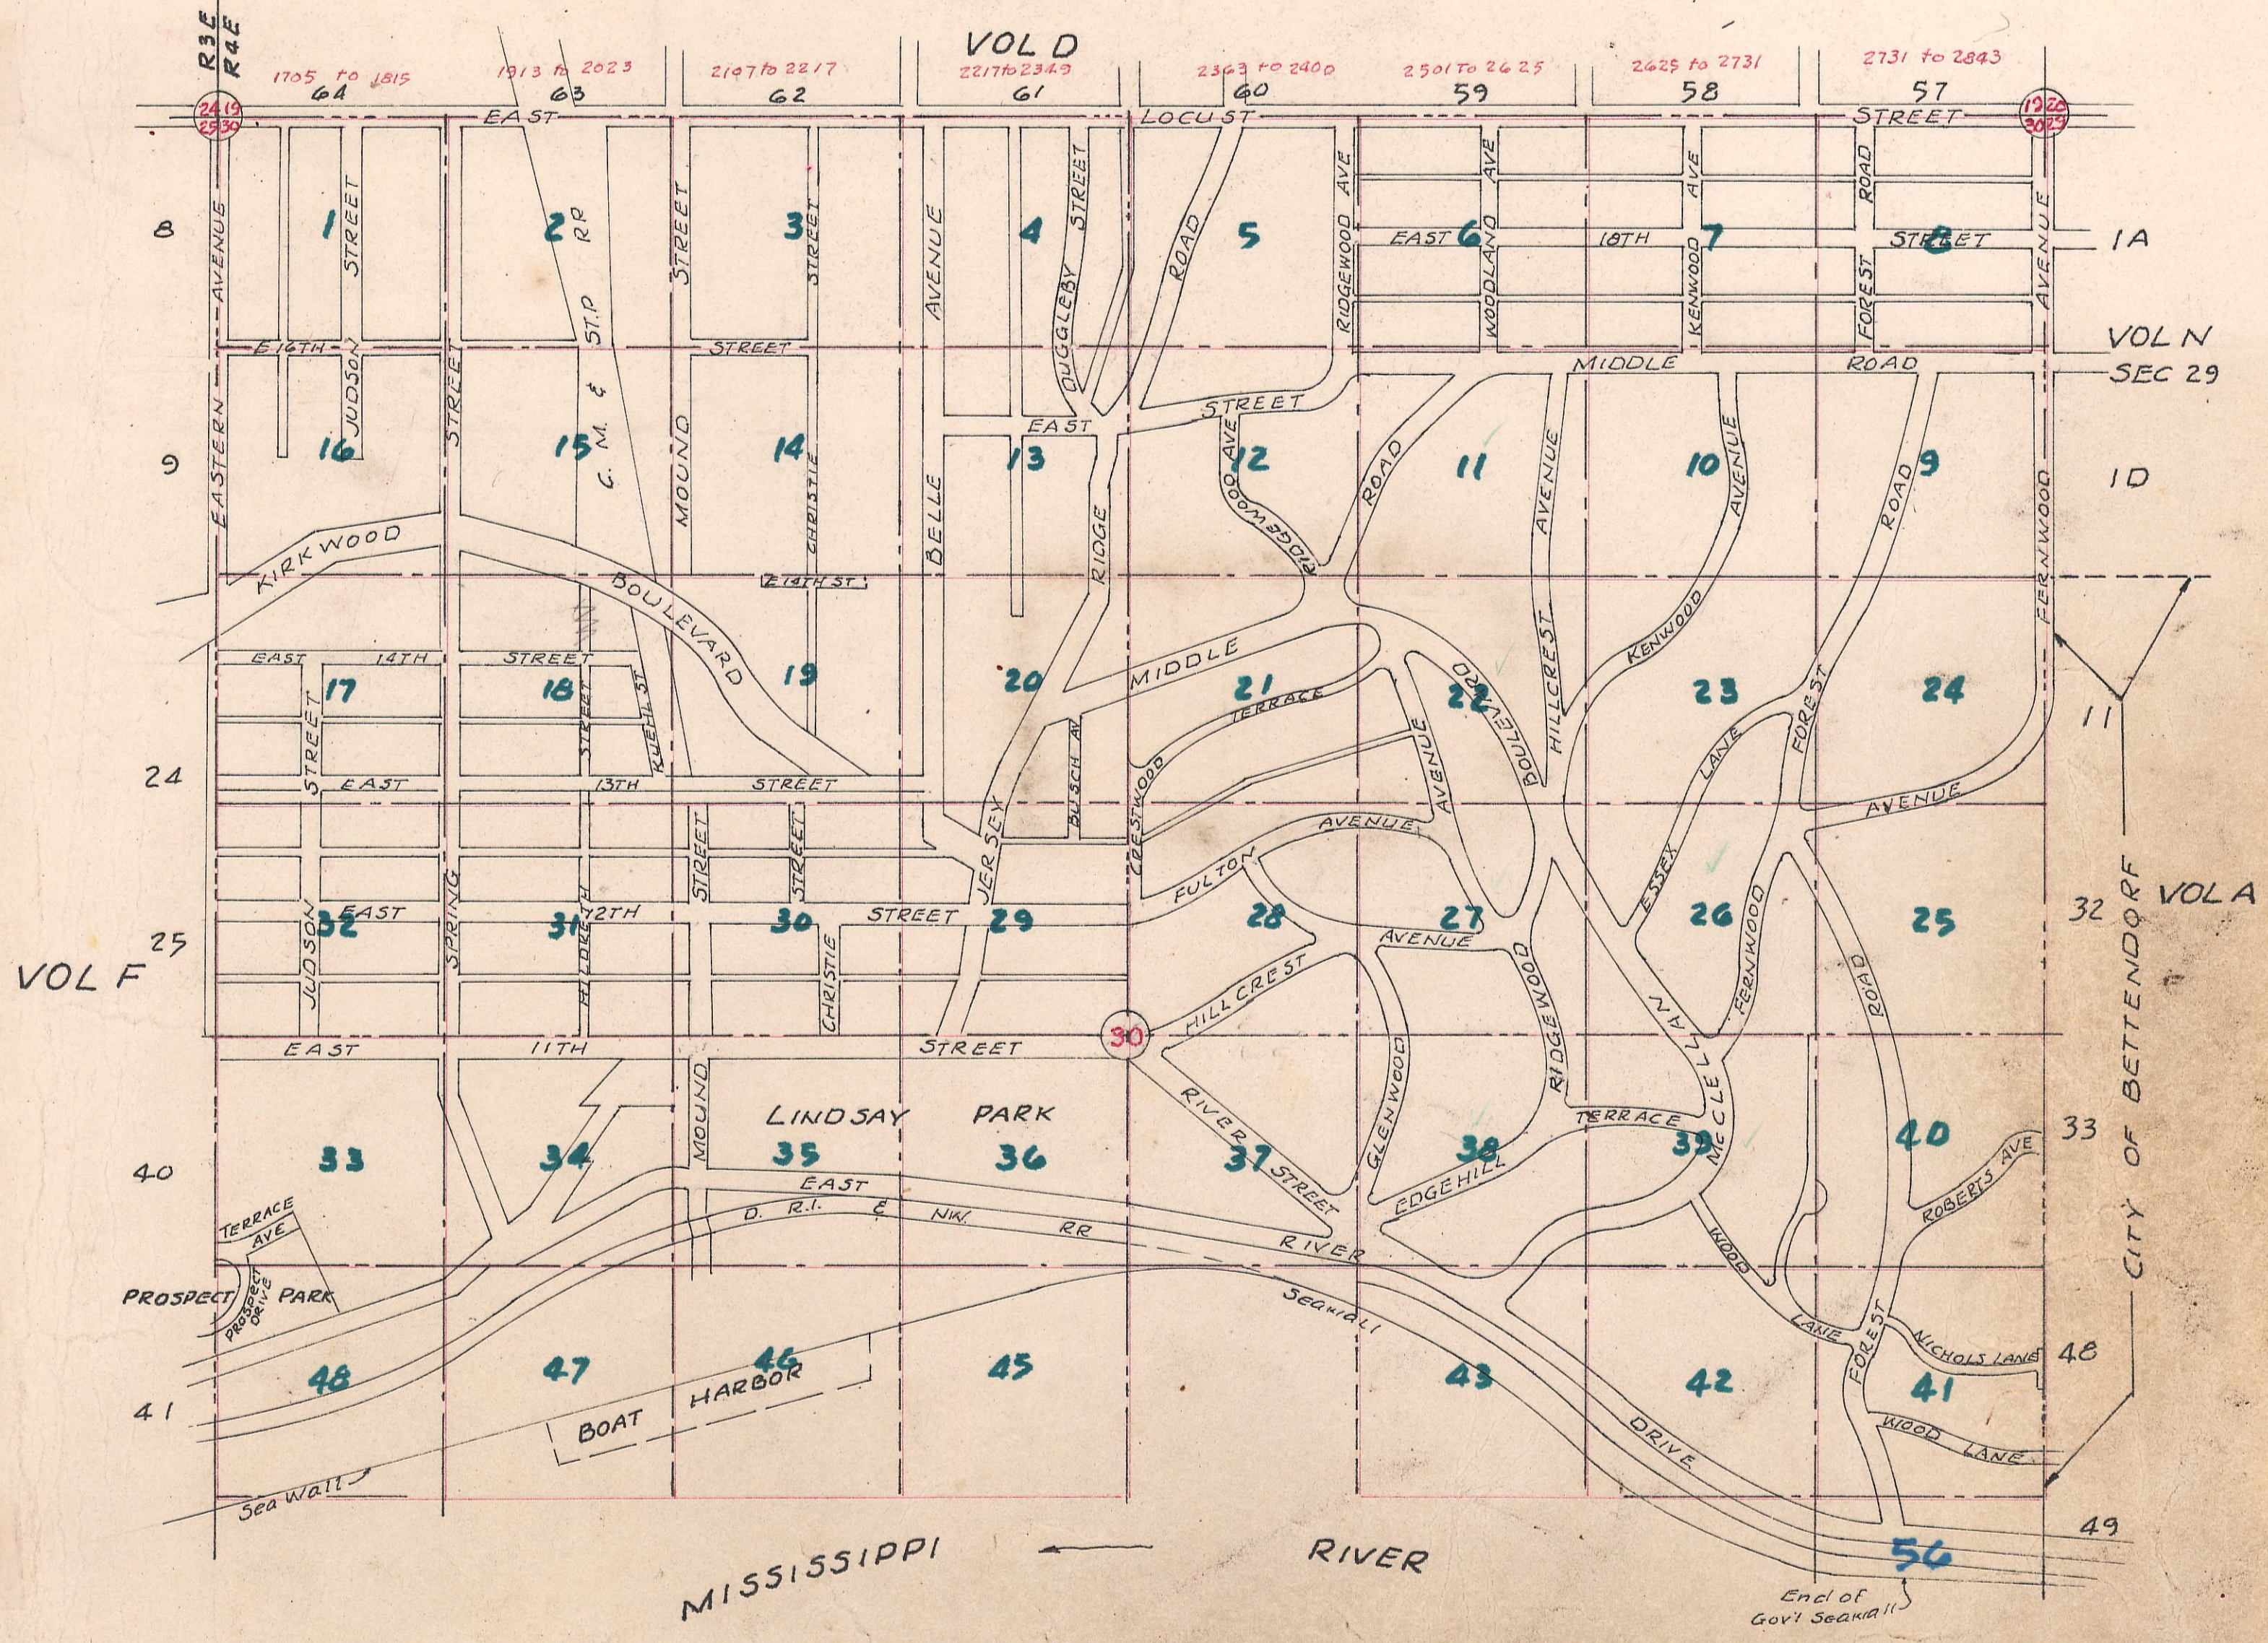

VOLUME E INDEX MAP

SECTION 30, TOWNSHIP 78 NORTH, RANGE 4 EAST
OF THE 5TH PRINCIPAL MERIDIAN, DAVENPORT, IOWA

NOTICE

Copies of original plats

McCLELLAN PARK ADDITION
facing page 5

McCLELLAN HEIGHTS LAST
ADDITION facing page 11

McCLELLAN HEIGHTS FIRST
ADDITION facing page 28

McCLELLAN HEIGHTS THIRD
ADDITION facing page 39

VOLUME E INDEX MAP

30, TOWNSHIP 78 NORTH, RANGE 4 EAST

1/4 SECTION 30, TOWNSHIP 78 NORTH, RANGE 4 EAST
H PRINCIPAL MERIDIAN, DAVENPORT, IOWA